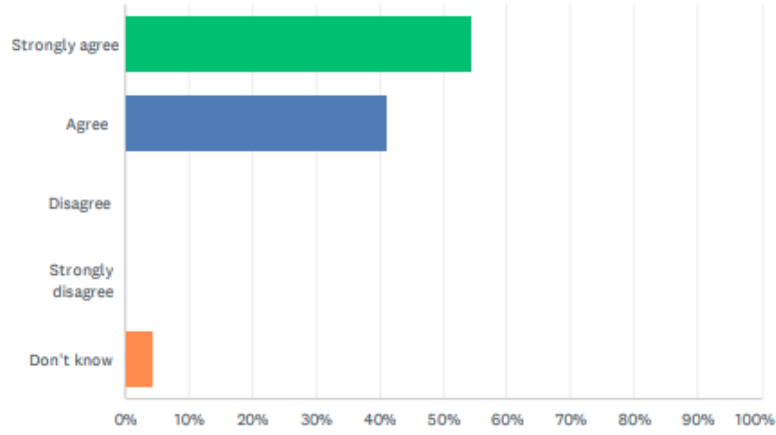

Q10 This school responds well to any concerns I raise.

Answered: 112 Skipped: 0

ANSWER CHOICES	RESPONSES	
Strongly agree	54.46%	61
Agree	41.07%	46
Disagree	0.00%	0
Strongly disagree	0.00%	0
Don't know	4.46%	5
TOTAL		112