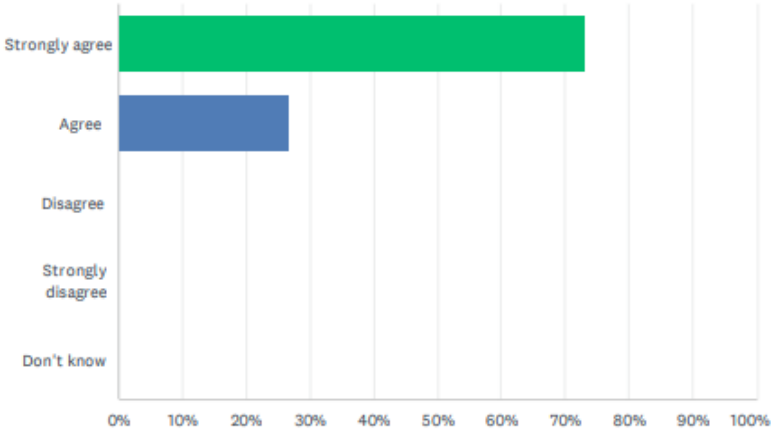

Q6 I receive useful information from the school about my child's progress.

Answered: 112 Skipped: 0

ANSWER CHOICES	RESPONSES	
Agree	95.54%	107
Disagree	0.00%	0
Don't know	4.46%	5
<b>TOTAL</b>		<b>112</b>

### Q2 My child feels safe and is well looked after at this school.

Answered: 112 Skipped: 0

ANSWER CHOICES	RESPONSES	
Strongly agree	73.21%	82
Agree	26.79%	30
Disagree	0.00%	0
Strongly disagree	0.00%	0
Don't know	0.00%	0
<b>TOTAL</b>		<b>112</b>